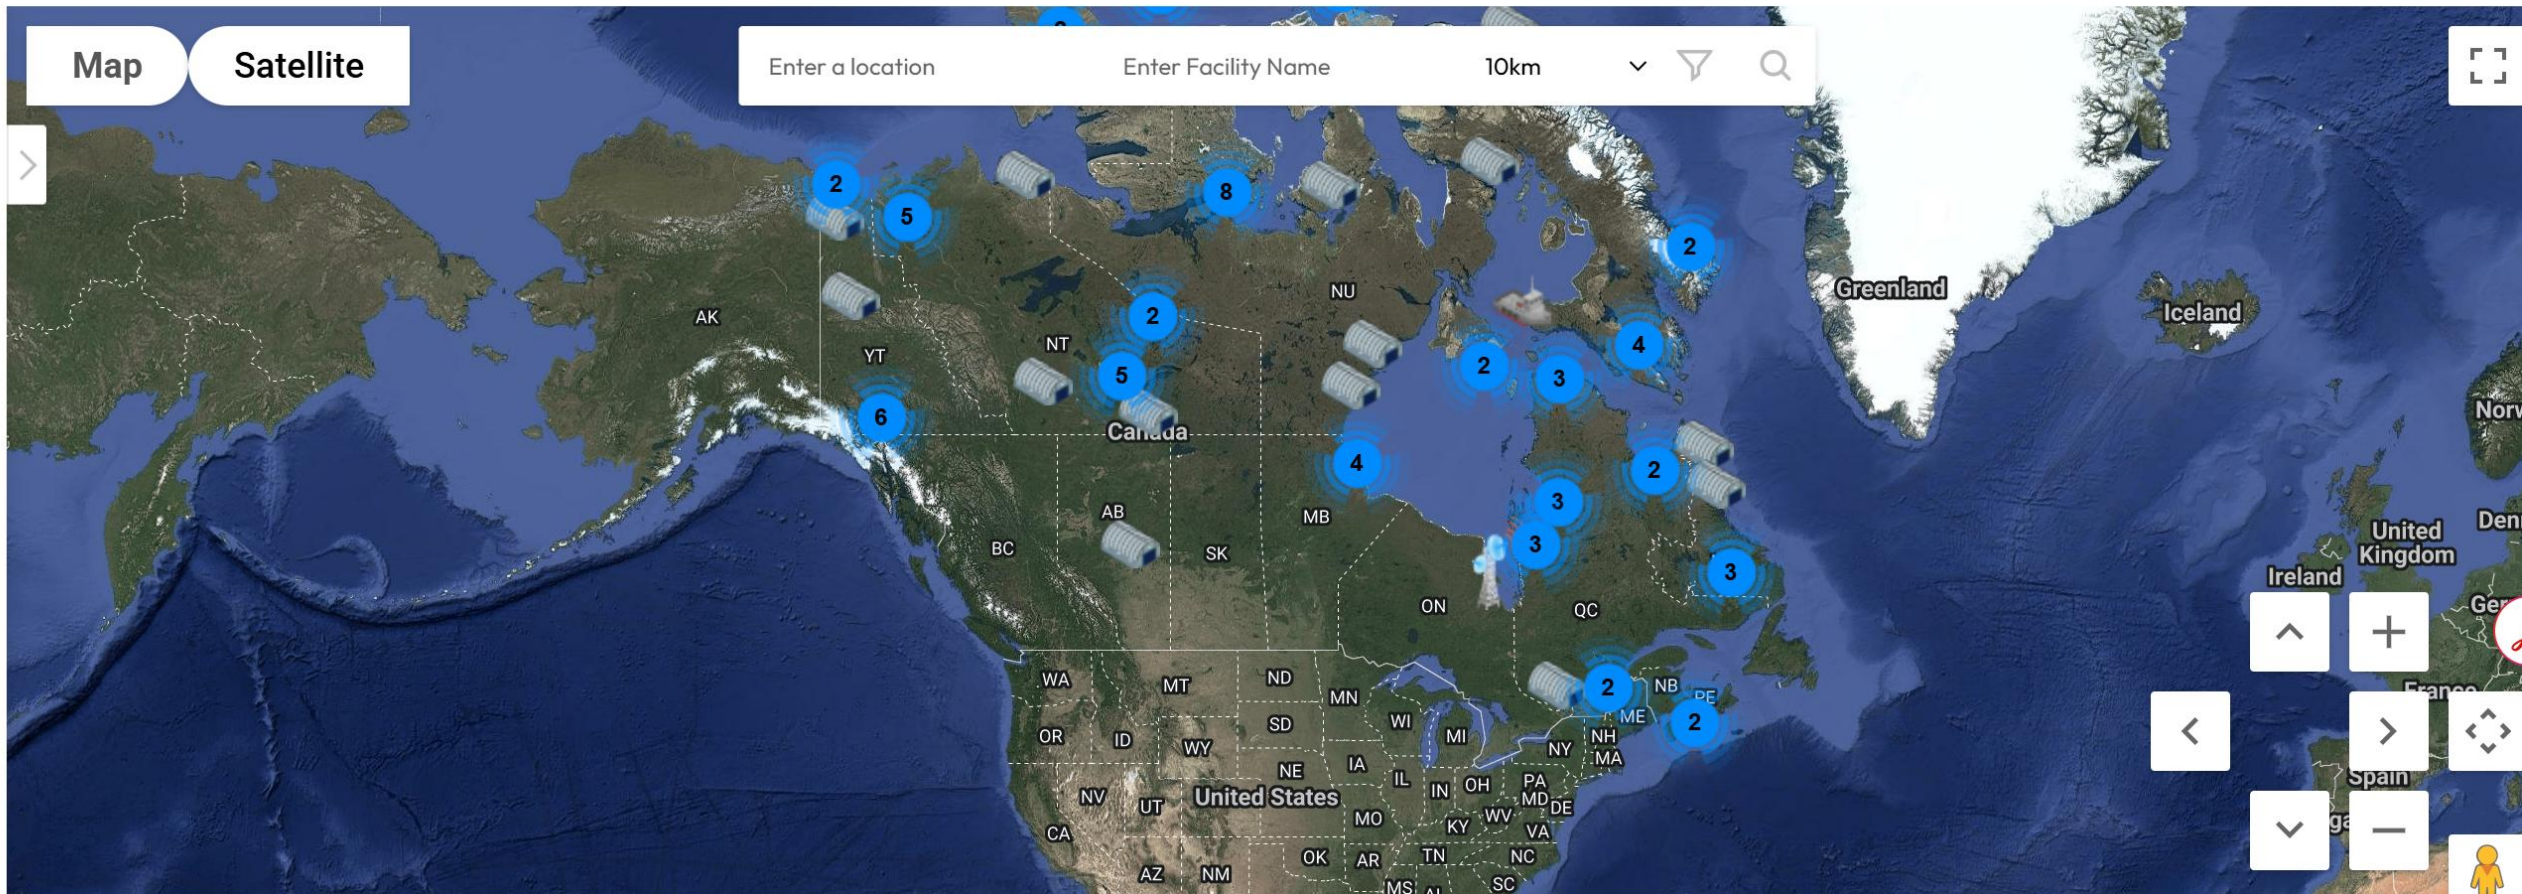

Canada

Operators of Canada's Arctic Research Infrastructure

OCARI is an operator-focused network consisting of research facilities across Northern Canada, including year-round research laboratories and stations, seasonally operated field camps, community research facilities, sites for long term biophysical observation, monitoring sites, and research vessels.

WWW.OCARI.CA

[Home](#)

[About](#)

[Facilities](#)

[Explore](#) 

Operators of Canadian Arctic Research Infrastructure

Providing the infrastructure that makes research possible in Canada's Arctic and sub-Arctic regions.

Explore Our Research Facilities

Across Northern Canada, the network includes permanent research stations and seasonal field camps to community labs, monitoring sites, and mobile platforms. OCARI facilities are managed by universities, non-profit organizations, as well as municipal, provincial, and federal government partners.

Tundra Ecosystem Research Station

64.8670, -111.5925

Owner and/or Operator	Government of the Northwest Territories (GNWT)
Location	Daring Lake, Northwest Territories, about 300 km northeast of Yellowknife, 50 km north of the treeline (64°52'01"N; 111°35'33"W)
Nearest community incl. Province	Wekweeti (150 km), Northwest Territories
Access	Float plane
Infrastructure on Site	10 Weatherhaven tents; bunkhouses; kitchen;