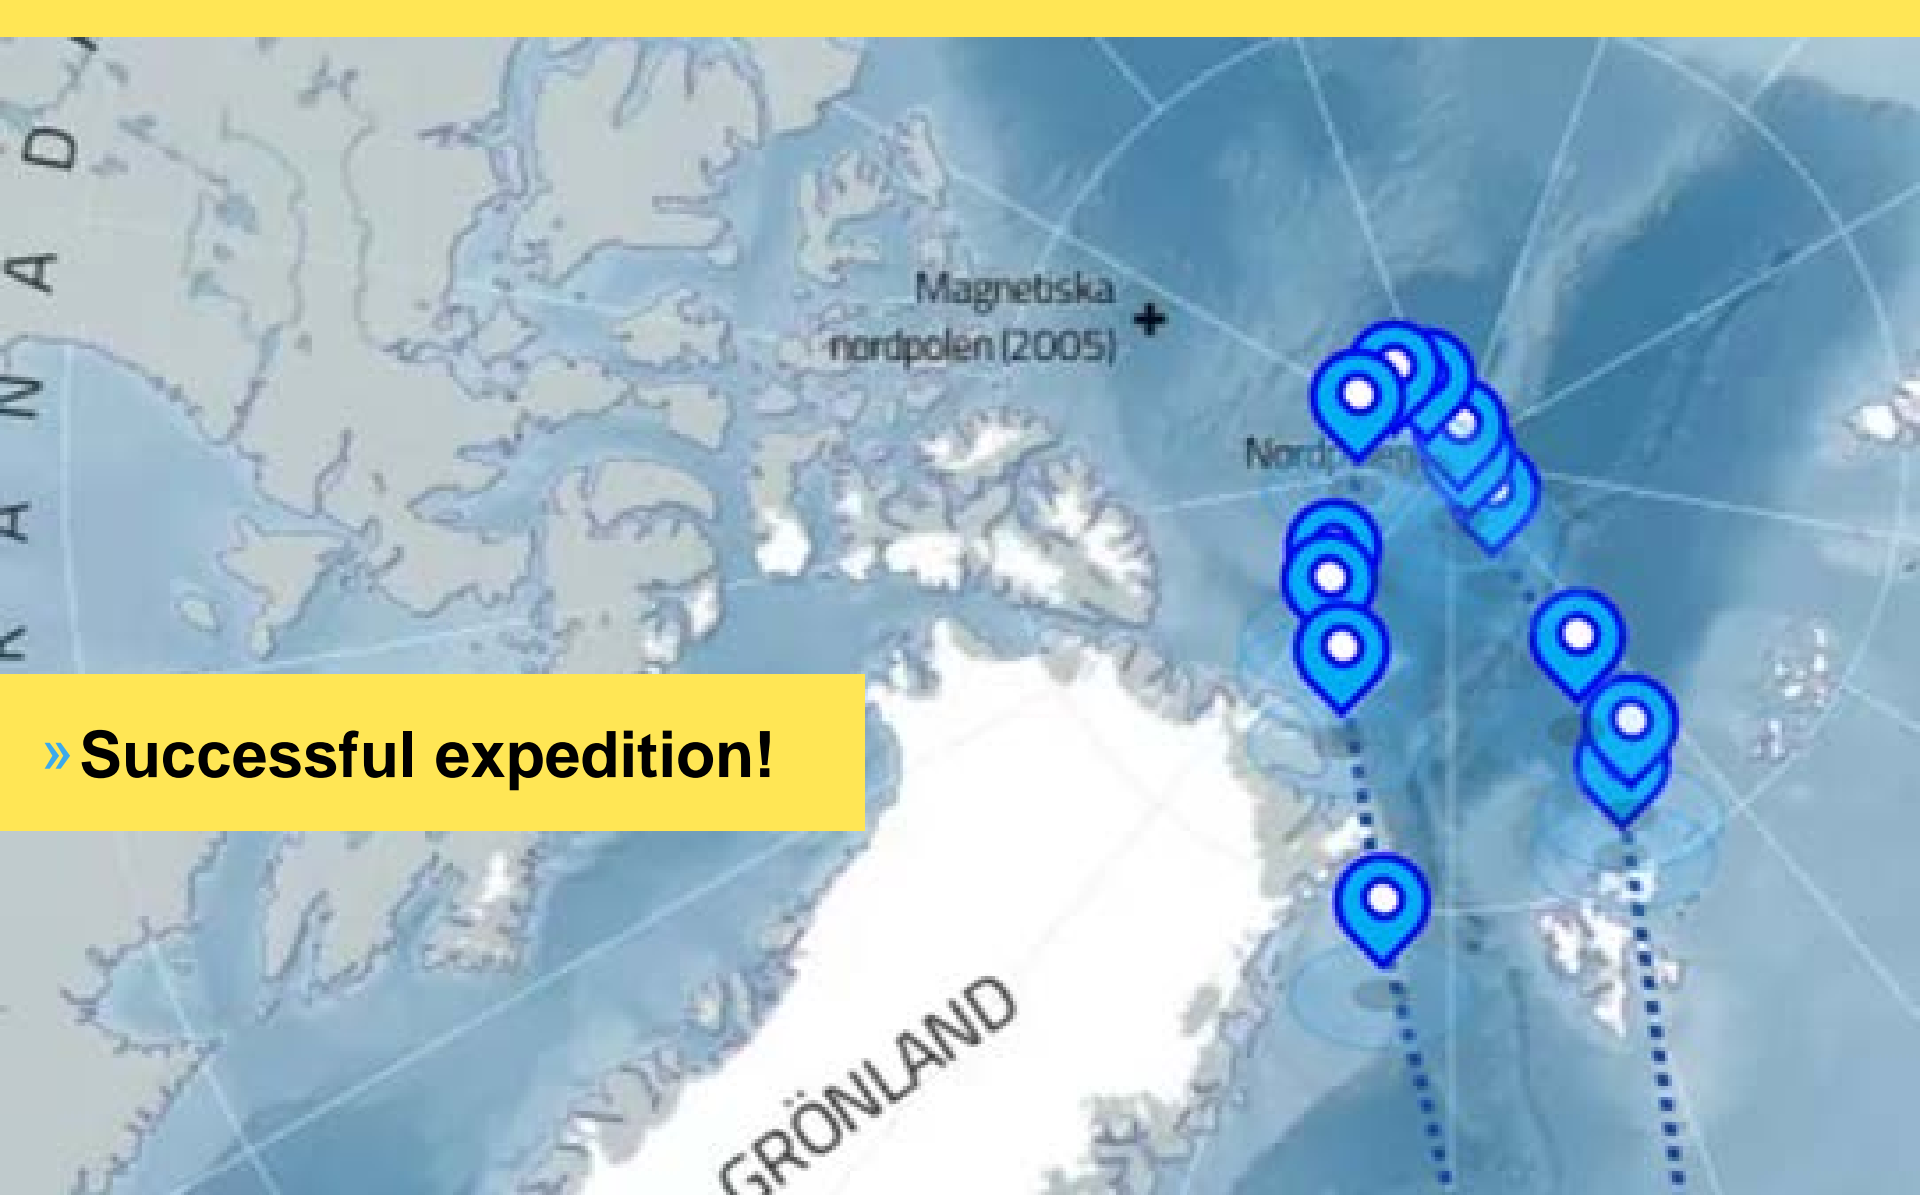

SPRS Arctic report 2021

How did Covid-19 affect operations?

FARO, 2022-03-26

The Synoptic Arctic Survey Expedition

- » Postponed from 2020!
- » Vaccination mandatory (if possible)
- » 8 days of isolated individual quarantine prior to expedition
- » Single rooms for 78 pax in Malmö
- » Pre-prepared “safe & disinfected” transport to I/B Oden via bus + tender boats

» Successful expedition!

Abisko Science Station, Sweden

- » Reduced number of visiting scientists
- » Limited contacts between the science groups
- » Covid – routines & handling plans

Plans for 2022

Terrestrial Field Campaigns

- » Eocene climate change record in East Greenland, Constable Point
- » Tectonic coupling of the Yukon-Koyukuk and Canada Basins

I/B Oden

ArcOp2022 (planning affected)